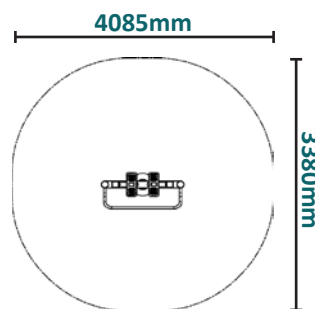

Caloo Limited, Unit 12, Boxted Farm, Berkhamsted Road,
 Hemel Hempstead, HP1 2SG, United Kingdom.
 Tel: +44 (0)8450558218 Fax: +44 (0)8450558219 Email: info@caloo.co.uk

Caloo Workout - CW12 Air Walker

Unit Dimensions (mm) LxWxH : 1085x380x1400

Suitable for users over 1400mm tall.

Certified by TUV to EN 16630

Unit Weight : 55kg
 Unit Free Fall Height : 700mm
 Area Needed: 4085mm x 3380mm

Safety Spacing

Providing a great cardiovascular and lower body workout, this item will improve flexibility and strength in the hips and legs.

(Surface diagram to scale 1:100 on A4)
 (User diagram shows unit with a 1.8m tall adult)