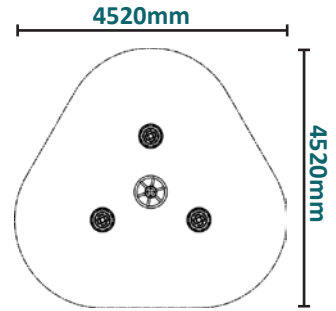

Safety Spacing

The Body Twist will help to improve flexibility, especially in the lower back and hips.

The Caloo workout Range features individual fitness stations which offer an environmentally friendly outdoor fitness facility. Each unit is designed to target a specific muscle group, creating a variety of activities which can create a full body workout or aid recuperation after accident or illness. Caloo Workout units are available in three attractive colour combinations : blue and silver, green and silver or red and yellow.

(Surface diagram to scale 1:100 on A4)
(User diagram shows unit with a 1.8m tall adult)