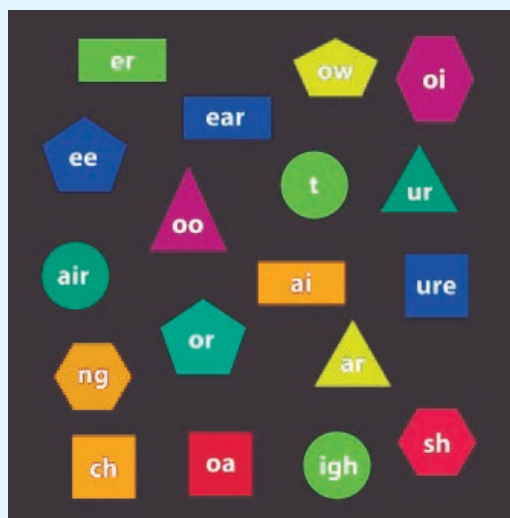

24Hr Clock

PM-021

3.5m

Compass

PM-022

3m x 3m

How Do You Feel

PM-023

3.6m

Phonics

PM-024

3m x 3m

PM-021/22/23/24

Educational Games

Play Markings

Play Markings