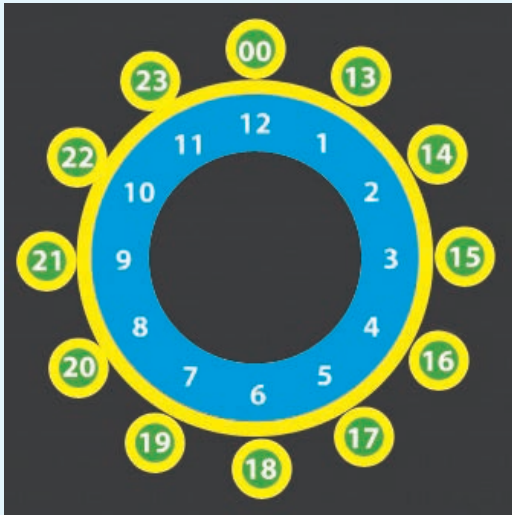

24Hr Clock

PM-021

3.5m

Compass

PM-022

3m x 3m

How Do You Feel

PM-023

3.6m

Phonics

PM-024

3m x 3m

PM-021/22/23/24

Educational Games

Play Markings

Play Markings