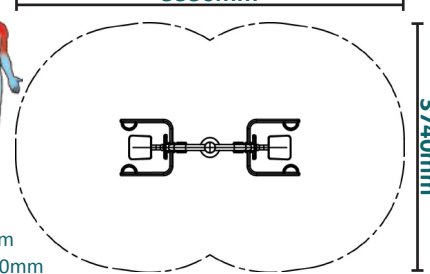

## Lat Pull

Unit Dimensions (mm) LxWxH : 2354x700x1951

Certified by TUV  
to EN 16630

Suitable for  
users over  
1400mm tall.

Unit Weight : 98kg  
 Unit Free Fall Height : 670mm  
 Area Needed: 5330mmx3740mm

**Safety Spacing**

5330mm

This piece of equipment will focus on developing primarily the shoulders and also the triceps.

The Caloo workout Range features individual fitness stations which offer an environmentally friendly outdoor fitness facility. Each unit is designed to target a specific muscle group, creating a variety of activities which can create a full body workout or aid recuperation after accident or illness. Caloo Workout units are available in three attractive colour combinations : blue and silver, green and silver or red and yellow.

(Spacing diagram to scale 1:100 on A4)  
 (User diagram shows unit with a 1.8m tall adult)