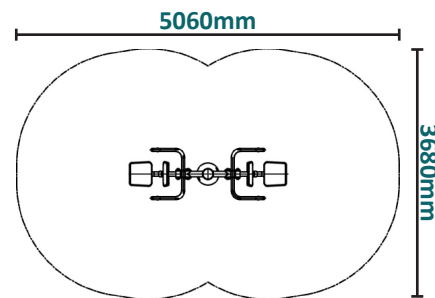

Caloo Limited, Unit 9a, Triangle Business Park, Wendover Road,
Buckinghamshire, HP22 5BL, United Kingdom.
Tel: +44 (0)1296 614 448 Email: info@caloo.co.uk

Caloo Workout - CW02 Chest Press

Unit Dimensions (mm) LxWxH : 2060x682x1951

Certified by TUV to EN 16630

Suitable for users over 1400mm tall.

Unit Weight : 92.5kg
Unit Free Fall Height : 690mm
Area Needed: 5060mm x 3680mm

Safety Spacing

This piece of equipment will provide an upper body workout focusing on the chest and arms.
This unit will develop and strengthen the muscles.

(Surface diagram to scale 1:100 on A4)
(User diagram shows unit with a 1.8m tall adult)