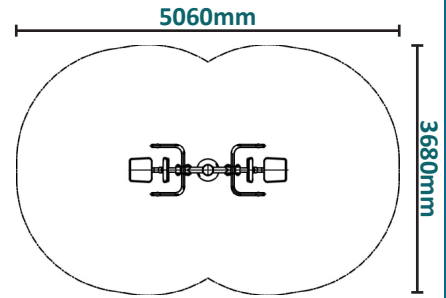

Unit Dimensions (mm) LxWxH : 2060x682x1951

Certified by TUV to EN 16630

Suitable for users over 1400mm tall.

Unit Weight : 92.5kg
 Unit Free Fall Height : 690mm
 Area Needed: 5060mm x 3680mm

Safety Spacing

(Surface diagram to scale 1:100 on A4)
 (User diagram shows unit with a 1.8m tall adult)