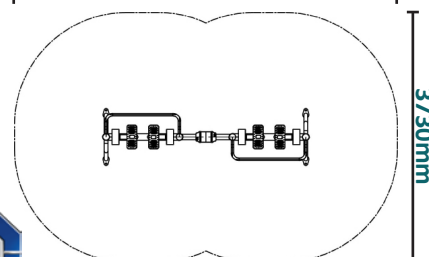

Unit Dimensions (mm) LxWxH : 2560x860x1990

Certified by TUV
to EN 16630

Suitable for
users over
1400mm tall.

Safety Spacing

5880mm

Unit Weight : 170kg Unit Free Fall Height : 700mm
Area Needed: 5880mmx3730mm

(Surface diagram to scale 1:100 on A4)
(User diagram shows unit with a 1.8m tall adult)