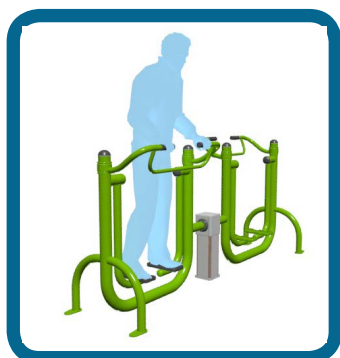

Unit Dimensions (mm) LxWxH : 2560x860x1990

Certified by TUV
to EN 16630

Suitable for
users over
1400mm tall.

Safety Spacing

5880mm

Unit Weight : 170kg Unit Free Fall Height : 700mm
Area Needed: 5880mmx3730mm

This unit provides a great cardiovascular and lower body workout. It will improve flexibility and build strength in the hips and legs.

The Caloo workout Range features individual fitness stations which offer an environmentally friendly outdoor fitness facility. Each unit is designed to target a specific muscle group, creating a variety of activities which can create a full body workout or aid recuperation after accident or illness. Caloo Workout units are available in three attractive colour combinations : blue and silver, green and silver or red and yellow.