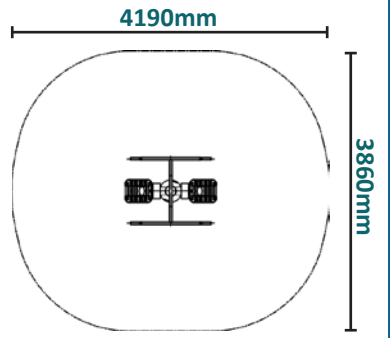

Caloo Limited, Unit 12, Boxted Farm, Berkhamsted Road,
 Hemel Hempstead, HP1 2SG, United Kingdom.
 Tel: +44 (0)8450558218 Fax: +44 (0)8450558219 Email: info@caloo.co.uk

Caloo Workout - CW08 Skier

Unit Dimensions (mm) LxWxH : 1190x860x1311

Suitable for users over 1400mm tall.

Unit Weight : 49kg
 Unit Free Fall Height : 650mm
 Area Needed: 4190mm x 3860mm

Safety Spacing

This piece of equipment strengthens the lower back and abdomen muscles whilst improving flexibility.

(Surface diagram to scale 1:100 on A4)
 (User diagram shows unit with a 1.8m tall adult)