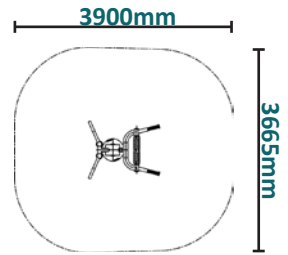

Caloo Limited, Unit 9a, Triangle Business Park, Wendover Road,
 Buckinghamshire, HP22 5BL, United Kingdom.
 Tel: +44 (0)1296 614 448 Email: info@caloo.co.uk

Caloo Workout - CW09 Waist and Back Massage

Unit Dimensions (mm) LxWxH : 900x665x1380

Certified by TUV to EN 16630

Safety Spacing

Suitable for users over 1400mm tall.

Unit Weight : 30kg
 Unit Free Fall Height : N/A
 Area Needed : 3900mm x 3665mm

You can improve circulation and stimulate back muscles whilst using this item.

(Surface diagram to scale 1:100 on A4)
 (User diagram shows unit with a 1.8m tall adult)