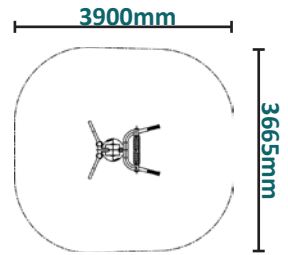

# Caloo Workout - CW09 Waist and Back Massage

Unit Dimensions (mm) LxWxH : 900x665x1380

Certified by TUV to EN 16630

### Safety Spacing

Suitable for users over 1400mm tall.

Unit Weight : 30kg  
 Unit Free Fall Height : N/A  
 Area Needed: 3900mm x 3665mm

You can improve circulation and stimulate back muscles whilst using this item.

(Surface diagram to scale 1:100 on A4)  
 (User diagram shows unit with a 1.8m tall adult)