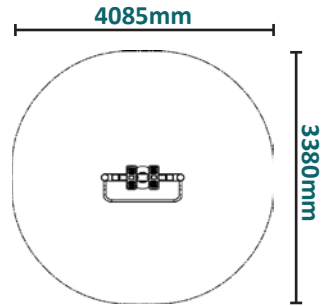

Safety Spacing

Providing a great cardiovascular and lower body workout, this item will improve flexibility and strength in the hips and legs.

The Caloo workout Range features individual fitness stations which offer an environmentally friendly outdoor fitness facility. Each unit is designed to target a specific muscle group, creating a variety of activities which can create a full body workout or aid recuperation after accident or illness. Caloo Workout units are available in three attractive colour combinations : blue and silver, green and silver or red and yellow.

(Surface diagram to scale 1:100 on A4)
(User diagram shows unit with a 1.8m tall adult)