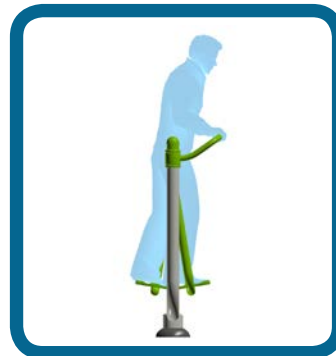

# Caloo Workout - CW12 Air Walker

Unit Dimensions (mm) LxWxH : 1085x380x1400

Suitable for users over 1400mm tall.

Unit Weight : 55kg  
 Unit Free Fall Height : 700mm  
 Area Needed: 4085mm x 3380mm

Certified by TUV to EN 16630

### Safety Spacing

Providing a great cardiovascular and lower body workout, this item will improve flexibility and strength in the hips and legs.

The Caloo workout Range features individual fitness stations which offer an environmentally friendly outdoor fitness facility. Each unit is designed to target a specific muscle group, creating a variety of activities which can create a full body workout or aid recuperation after accident or illness. Caloo Workout units are available in three attractive colour combinations : blue and silver, green and silver or red and yellow.