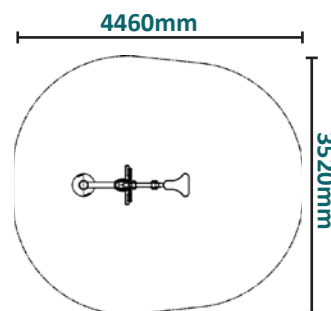

Caloo Limited, Unit 9a, Triangle Business Park, Wendover Road,
Buckinghamshire, HP22 5BL, United Kingdom.
Tel: +44 (0)1296 614 448 Email: info@caloo.co.uk

Caloo Workout - CW14 Rider

Unit Dimensions (mm) LxWxH : 1460x520x905

Suitable for users over 1400mm tall.

Unit Weight : 45kg
Unit Free Fall Height : 730mm
Area Needed: 4460mm x 3520mm

Certified by TUV to EN 16630

Safety Spacing

This unit provides a full body cardio workout.
It is perfect for trimming up and maintaining a healthy body.

(Surface diagram to scale 1:100 on A4)
(User diagram shows unit with a 1.8m tall adult)