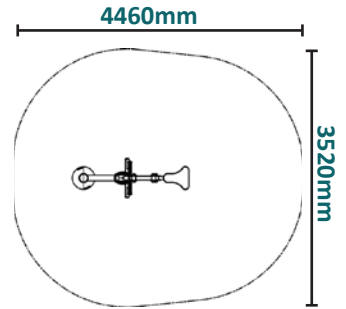

Caloo Limited, Unit 12, Boxted Farm, Berkhamsted Road,
 Hemel Hempstead, HP1 2SG, United Kingdom.
 Tel: +44 (0)8450558218 Fax: +44 (0)8450558219 Email: info@caloo.co.uk

Caloo Workout - CW14 Rider

Unit Dimensions (mm) LxWxH : 1460x520x905

Suitable for users over 1400mm tall.

Unit Weight : 45kg
 Unit Free Fall Height : 730mm
 Area Needed: 4460mm x 3520mm

Certified by TUV to EN 16630

Safety Spacing

This unit provides a full body cardio workout.
 It is perfect for trimming up and maintaining a healthy body.

(Surface diagram to scale 1:100 on A4)
 (User diagram shows unit with a 1.8m tall adult)