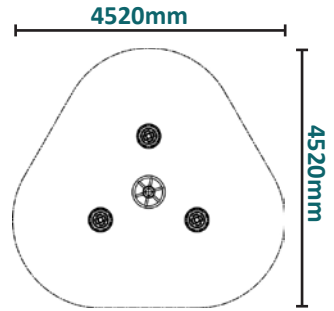

Safety Spacing

The Body Twist will help to improve flexibility, especially in the lower back and hips.

The Caloo workout Range features individual fitness stations which offer an environmentally friendly outdoor fitness facility. Each unit is designed to target a specific muscle group, creating a variety of activities which can create a full body workout or aid recuperation after accident or illness. Caloo Workout units are available in three attractive colour combinations : blue and silver, green and silver or red and yellow.

(Surface diagram to scale 1:100 on A4)
(User diagram shows unit with a 1.8m tall adult)