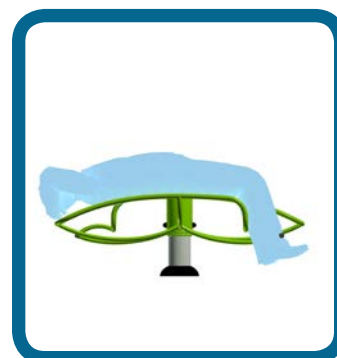

# Caloo Workout - CW16 Combi Benches

Unit Dimensions (mm) LxWxH : 1700x1350x685

Certified by TUV  
to EN 16630

Suitable for  
users over  
1400mm tall.

Unit Weight : 63kg  
Unit Free Fall Height : 630mm  
Area Needed: 4700mm x 4350mm

**Safety Spacing**

4700mm

This unit allows the user to gain a wider range of abdominal movement whilst performing sit-ups.

The Caloo workout Range features individual fitness stations which offer an environmentally friendly outdoor fitness facility. Each unit is designed to target a specific muscle group, creating a variety of activities which can create a full body workout or aid recuperation after accident or illness. Caloo Workout units are available in three attractive colour combinations : blue and silver, green and silver or red and yellow.