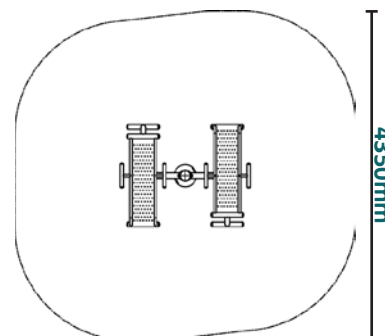

# Caloo Workout - CW16 Combi Benches

Unit Dimensions (mm) LxWxH : 1700x1350x685

Certified by TUV  
to EN 16630

Suitable for  
users over  
1400mm tall.

Unit Weight : 63kg  
Unit Free Fall Height : 630mm  
Area Needed: 4700mm x 4350mm

**Safety Spacing**

4700mm

This unit allows the user to gain a wider range of abdominal movement whilst performing sit-ups.

The Caloo workout Range features individual fitness stations which offer an environmentally friendly outdoor fitness facility. Each unit is designed to target a specific muscle group, creating a variety of activities which can create a full body workout or aid recuperation after accident or illness. Caloo Workout units are available in three attractive colour combinations : blue and silver, green and silver or red and yellow.

(Surface diagram to scale 1:100 on A4)  
(User diagram shows unit with a 1.8m tall adult)