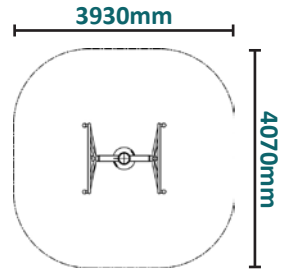

Caloo Limited, Unit 9a, Triangle Business Park, Wendover Road,
 Buckinghamshire, HP22 5BL, United Kingdom.
 Tel: +44 (0)1296 614 448 Email: info@caloo.co.uk

Caloo Workout - CW17 Body Rotator

Unit Dimensions (mm) LxWxH : 1090 x 932 x 1877

Unit Weight : 56kg
 Unit Free Fall Height : N/A

Area Needed: 3930mm x 4070mm

Certified by
 TUV to
 EN 16630

Suitable for
 users over
 1400mm tall.

Safety Spacing

This unit improves flexibility and helps blood circulation in the upper body.

(Surface diagram to scale 1:100 on A4)
 (User diagram shows unit with a 1.8m tall adult)