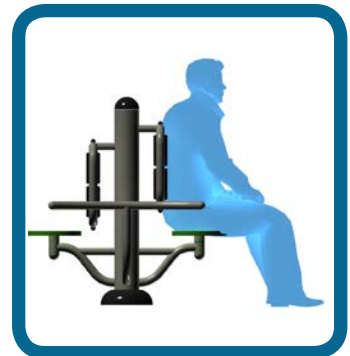

Caloo Limited, Unit 9a, Triangle Business Park, Wendover Road,
 Buckinghamshire, HP22 5BL, United Kingdom.
 Tel: +44 (0)1296 614 448 Email: info@caloo.co.uk

Caloo Workout - CW26 Back Massage

Designed and
 manufactured to
 EN 16630
 Unit free fall height : 690
 Area Needed :
 3900mmx4200mm

Safety Spacing

3900mm

Suitable for
 users over
 1400mm tall.

4200mm

You can improve your circulation and stimulate your back muscles whilst using this item.

The Caloo workout Range features individual fitness stations which offer an environmentally friendly outdoor fitness facility. Each unit is designed to target a specific muscle group, creating a variety of activities which can create a full body workout or aid recuperation after accident or illness. Caloo Workout units are available in three attractive colour combinations : blue and silver, green and silver or red and yellow.