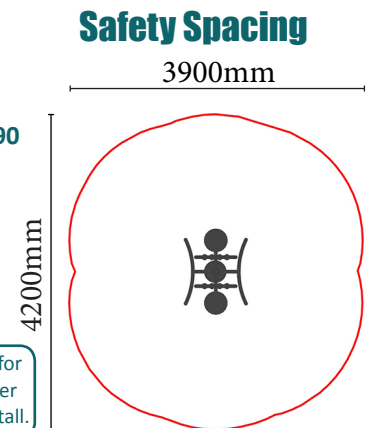

Caloo Limited, Unit 12, Boxted Farm, Berkhamsted Road,
Hemel Hempstead, HP1 2SG, United Kingdom.
Tel: +44 (0)8450558218 Fax: +44 (0)8450558219 Email: info@caloo.co.uk

Caloo Workout - CW26 Back Massage

Designed and
manufactured to
EN 16630
Unit free fall height : 690
Area Needed :
3900mmx4200mm

Suitable for
users over
1400mm tall.

You can improve your circulation and stimulate your back muscles whilst using this item.

The Caloo workout Range features individual fitness stations which offer an environmentally friendly outdoor fitness facility. Each unit is designed to target a specific muscle group, creating a variety of activities which can create a full body workout or aid recuperation after accident or illness. Caloo Workout units are available in three attractive colour combinations : blue and silver, green and silver or red and yellow.

(Surface diagram to scale 1:100 on A4)
(User diagram shows unit with a 1.8m tall adult)