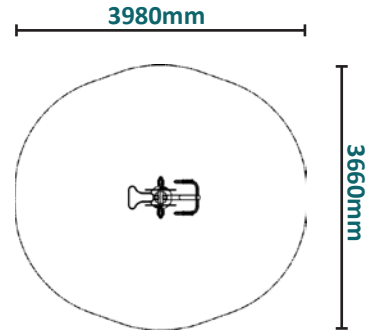

Caloo Limited, Unit 9a, Triangle Business Park, Wendover Road,
 Buckinghamshire, HP22 5BL, United Kingdom.
 Tel: +44 (0)1296 614 448 Email: info@caloo.co.uk

Caloo Workout - CW28 Cycle

Unit Dimensions (mm) LxWxH : 980 x 660 x 1360

Suitable for users over 1400mm tall.

Certified by TUV to EN 16630

Unit Weight : 38kg
 Unit Free Fall Height : 820mm
 Area Needed: 3980mm x 3660mm

Safety Spacing

A great cardio workout, the Cycle is perfect for trimming up, working on leg muscles and building up stamina.

(Surface diagram to scale 1:100 on A4)
 (User diagram shows unit with a 1.8m tall adult)