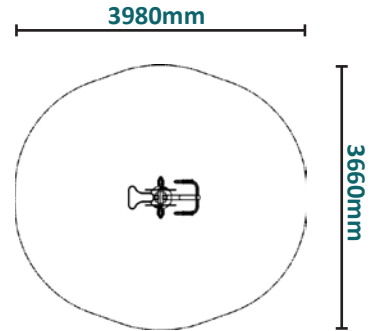

Caloo Limited, Unit 12, Boxted Farm, Berkhamsted Road,
 Hemel Hempstead, HP1 2SG, United Kingdom.
 Tel: +44 (0)8450558218 Fax: +44 (0)8450558219 Email: info@caloo.co.uk

Caloo Workout - CW28 Cycle

Unit Dimensions (mm) LxWxH : 980 x 660 x 1360

Suitable for users over 1400mm tall.

Certified by TUV to EN 16630

Unit Weight : 38kg
 Unit Free Fall Height : 820mm
 Area Needed: 3980mm x 3660mm

Safety Spacing

A great cardio workout, the Cycle is perfect for trimming up, working on leg muscles and building up stamina.

(Surface diagram to scale 1:100 on A4)
 (User diagram shows unit with a 1.8m tall adult)