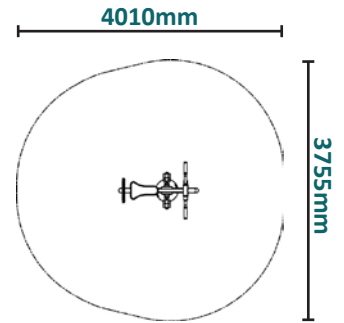

Caloo Limited, Unit 9a, Triangle Business Park, Wendover Road,
 Buckinghamshire, HP22 5BL, United Kingdom.
 Tel: +44 (0)1296 614 448 Email: info@caloo.co.uk

Caloo Workout - CW35 Arm Bike

Unit Dimensions (mm) LxWxH : 1010x755x1320

Suitable for
 users over
 1400mm tall.

Certified by
 TUV to
 EN 16630

Unit Free Fall Height : 848mm
 Area Needed : 4010mm x 3755mm

Safety Spacing

This unit provides a full body cardio workout and helps to build stamina.
 The user can use both arms and legs simultaneously.

(Surface diagram to scale 1:100 on A4)
 (User diagram shows unit with a 1.8m tall adult)