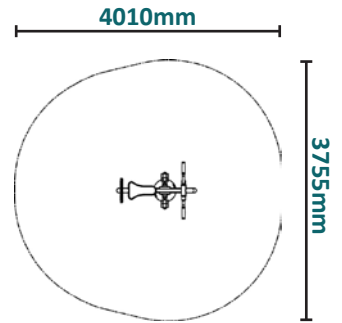

Safety Spacing

This unit provides a full body cardio workout and helps to build stamina.
The user can use both arms and legs simultaneously.

The Caloo workout Range features individual fitness stations which offer an environmentally friendly outdoor fitness facility. Each unit is designed to target a specific muscle group, creating a variety of activities which can create a full body workout or aid recuperation after accident or illness. Caloo Workout units are available in three attractive colour combinations : blue and silver, green and silver or red and yellow.

(Surface diagram to scale 1:100 on A4)
(User diagram shows unit with a 1.8m tall adult)