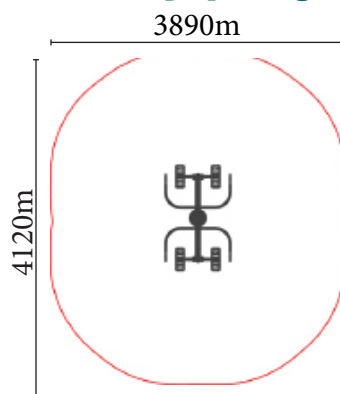

Safety Spacing

This unit provides a great cardio workout and targets the calves, quads and glute muscles.

The Caloo workout Range features individual fitness stations which offer an environmentally friendly outdoor fitness facility. Each unit is designed to target a specific muscle group, creating a variety of activities which can create a full body workout or aid recuperation after accident or illness. Caloo Workout units are available in three attractive colour combinations : blue and silver, green and silver or red and yellow.

(Surface diagram to scale 1:100 on A4)
(User diagram shows unit with a 1.8m tall adult)