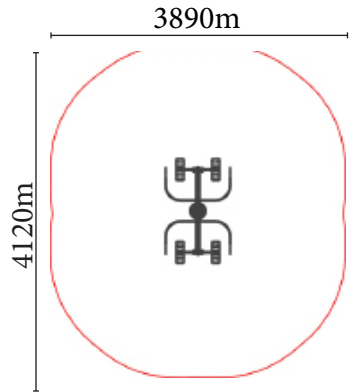

Safety Spacing

This unit provides a great cardio workout and targets the calves, quads and glute muscles.

The Caloo workout Range features individual fitness stations which offer an environmentally friendly outdoor fitness facility. Each unit is designed to target a specific muscle group, creating a variety of activities which can create a full body workout or aid recuperation after accident or illness. Caloo Workout units are available in three attractive colour combinations : blue and silver, green and silver or red and yellow.

(Surface diagram to scale 1:100 on A4)
(User diagram shows unit with a 1.8m tall adult)