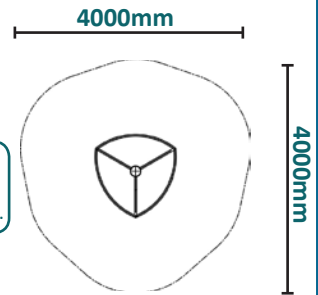

Safety Spacing

Use this unit to stretch your leg muscles and improve flexibility and balance.

The Caloo workout Range features individual fitness stations which offer an environmentally friendly outdoor fitness facility. Each unit is designed to target a specific muscle group, creating a variety of activities which can create a full body workout or aid recuperation after accident or illness. Caloo Workout units are available in three attractive colour combinations : blue and silver, green and silver or red and yellow.

(Surface diagram to scale 1:100 on A4)
(User diagram shows unit with a 1.8m tall adult)