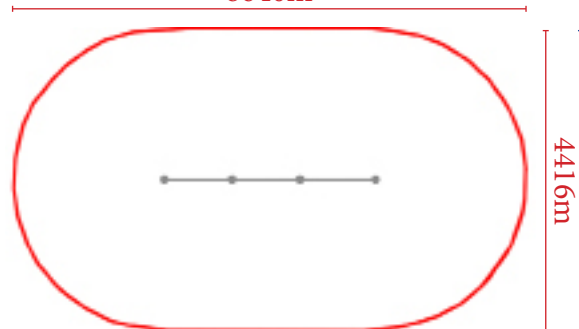

## Safety Spacing

8640mm

Unit Free Fall Height: 2477mm  
Area Needed: 8640mm x 4416mm

Certified by  
TUV to  
EN 16630

Suitable for  
users over  
1400mm tall.

A simple item, but provides of the best exercises for building strength in the upper body.

(Surface diagram to scale 1:100 on A4)  
(User diagram shows unit with a 1.8m tall adult)