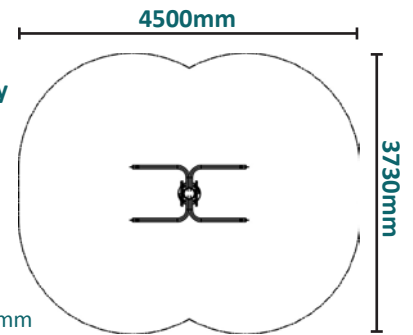

Caloo Limited, Unit 9a, Triangle Business Park, Wendover Road,
 Buckinghamshire, HP22 5BL, United Kingdom.
 Tel: +44 (0)1296 614 448 Email: info@caloo.co.uk

Caloo Workout - CW63 Leg Rise

Suitable for users over 1400mm tall.

Certified by TUV to EN 16630

Unit Free Fall Height: N/A
 Area Needed: 4500mm x 3730mm

Safety Spacing

This unit is great for building the muscles in your legs and stomach.

The Caloo workout Range features individual fitness stations which offer an environmentally friendly outdoor fitness facility. Each unit is designed to target a specific muscle group, creating a variety of activities which can create a full body workout or aid recuperation after accident or illness. Caloo Workout units are available in three attractive colour combinations : blue and silver, green and silver or red and yellow.

(Surface diagram to scale 1:100 on A4)
 (User diagram shows unit with a 1.8m tall adult)