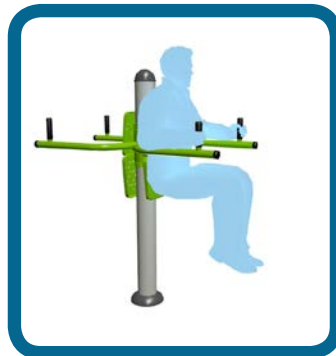

Caloo Limited, Unit 9a, Triangle Business Park, Wendover Road,
 Buckinghamshire, HP22 5BL, United Kingdom.
 Tel: +44 (0)1296 614 448 Email: info@caloo.co.uk

Caloo Workout - CW63 Leg Rise

Suitable for users over 1400mm tall.

Certified by TUV to EN 16630

Unit Free Fall Height: N/A
 Area Needed: 4500mm x 3730mm

Safety Spacing

This unit is great for building the muscles in your legs and stomach.

The Caloo workout Range features individual fitness stations which offer an environmentally friendly outdoor fitness facility. Each unit is designed to target a specific muscle group, creating a variety of activities which can create a full body workout or aid recuperation after accident or illness. Caloo Workout units are available in three attractive colour combinations : blue and silver, green and silver or red and yellow.

(Surface diagram to scale 1:100 on A4)
 (User diagram shows unit with a 1.8m tall adult)