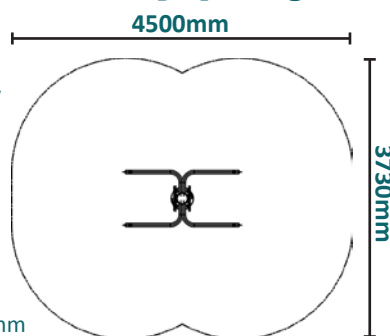

Safety Spacing

This unit is great for building the muscles in your legs and stomach.

The Caloo workout Range features individual fitness stations which offer an environmentally friendly outdoor fitness facility. Each unit is designed to target a specific muscle group, creating a variety of activities which can create a full body workout or aid recuperation after accident or illness. Caloo Workout units are available in three attractive colour combinations : blue and silver, green and silver or red and yellow.

(Surface diagram to scale 1:100 on A4)
(User diagram shows unit with a 1.8m tall adult)