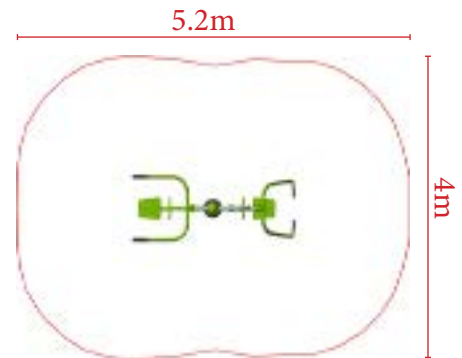

### Safety Spacing

Unit Free Fall Height: 690mm  
 Area Needed: 5183mm x 3942mm

Suitable for users over 1400mm tall.

Certified by  
 TUV to  
 EN 16630

This combi unit provides a great workout for the arm muscles, primarily the triceps and the biceps.

(Surface diagram to scale 1:100 on A4)  
 (User diagram shows unit with a 1.8m tall adult)