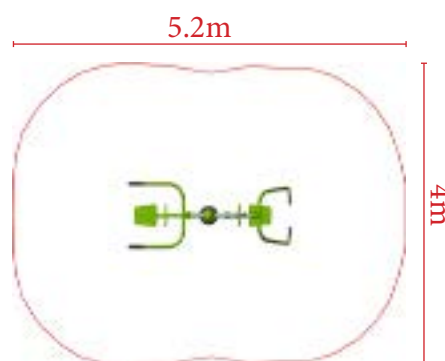

### Safety Spacing

Unit Free Fall Height: 690mm  
 Area Needed: 5183mm x 3942mm

Suitable for users over 1400mm tall.

Certified by  
 TUV to  
 EN 16630

This combi unit provides a great workout for the arm muscles, primarily the triceps and the biceps.

(Surface diagram to scale 1:100 on A4)  
 (User diagram shows unit with a 1.8m tall adult)