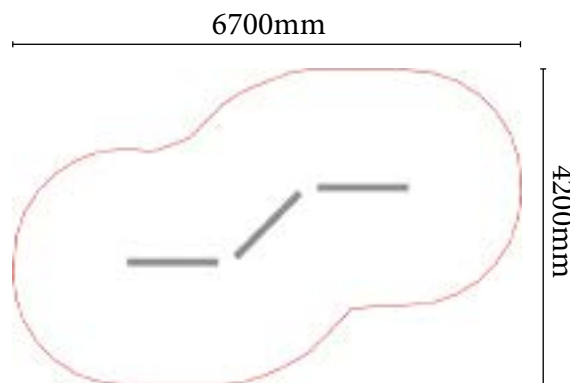

## Safety Spacing

Suitable for  
 users over  
 1400mm tall.

Area Needed: 6700mm x  
 4200mm

Designed & Manufactured to EN 16630

(Surface diagram to scale 1:100 on A4)  
 (User diagram shows unit with a 1.8m tall adult)