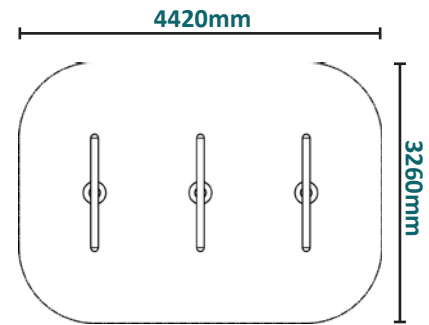

## Safety Spacing

Certified by TUV to  
 EN 16630

Suitable for  
 users over  
 1400mm tall.

Unit Free Fall Height: 399mm  
 Area Needed: 3260mm x 4420mm

A great cardio workout, perfect for trimming up and building up stamina.

(Surface diagram to scale 1:100 on A4)  
 (User diagram shows unit with a 1.8m tall adult)