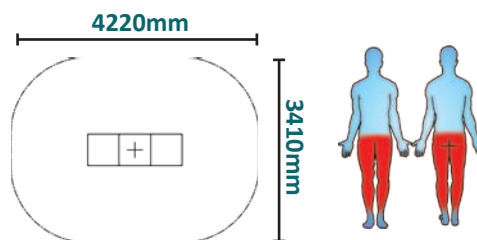

Caloo Limited, Unit 9a, Triangle Business Park, Wendover Road,
Buckinghamshire, HP22 5BL, United Kingdom.
Tel: +44 (0)1296 614 448 Email: info@caloo.co.uk

Caloo Workout - CW67 Cardio Boxes

Suitable for
users over
1400mm tall.

Certified by TUV to
EN 16630

Safety Spacing

Unit Free Fall Height: 425mm
Area Needed: 4220mm x 3410mm

This unit provides a great cardio workout and targets the calves, quads and glute muscles.

The Caloo workout Range features individual fitness stations which offer an environmentally friendly outdoor fitness facility. Each unit is designed to target a specific muscle group, creating a variety of activities which can create a full body workout or aid recuperation after accident or illness.

(Surface diagram to scale 1:100 on A4)
(User diagram shows unit with a 1.8m tall adult)