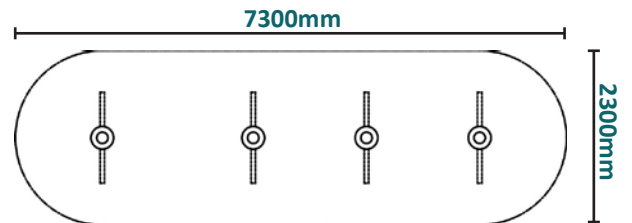

Unit Free Fall Height: 0mm
 Area Needed: 2300mm x 7300mm

Suitable for users over 1400mm tall.

Age 7+ in school when supervised. Please call us for more info.

Certified by TUV to EN 16630

A great cardio workout, perfect for trimming up and building up stamina.

(Surface diagram to scale 1:100 on A4)
 (User diagram shows unit with a 1.8m tall adult)