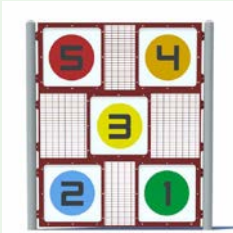

### 3m 3 Panel MultiActive Wall MA-309

Wall Dimensions (m) LxH : 8.9x3.2

This 3 Panel wall unit includes the following wall panels:

BasketBall/FootBall  
MA-105

Cricket Wall MA-013 Colour Wall MA-011

3m 3 Panel Wall - MA-309