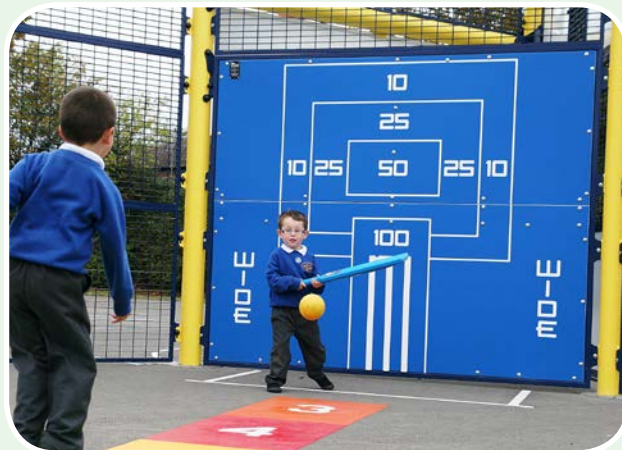

### 3m 3 Panel MultiActive Wall MA-309

Wall Dimensions (m) LxH : 8.9x3.2

This 3 Panel wall unit includes the following wall panels:

BasketBall/FootBall  
MA-105

Cricket Wall MA-013 Colour Wall MA-011

3m 3 Panel Wall - MA-309

## MultiActive - Popular Configurations

MultiActive encourages all children, regardless of ability, to gain confidence with sports, teamwork and mathematical thinking. Regular play supports children's general health and fitness, while building hand-eye and foot-eye coordination.