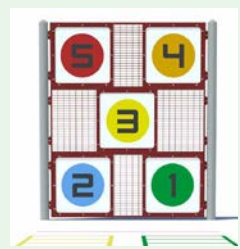

### 3m 3 Panel MultiActive Wall MA-311

Wall Dimensions (m) LxH : 8.9x3.2

This 3 Panel wall unit includes the following wall panels:

BasketBall/FootBall  
MA-105

Colour Wall MA-011

Skills Wall MA-001

3m 3 Panel Wall - MA-311