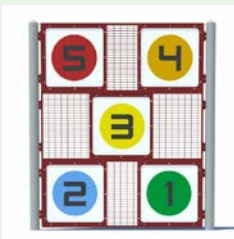

Colour Wall MA-011