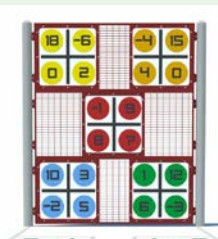

Maths LeapWall
MA-023