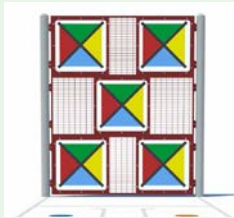

### 3m 5 Panel MultiActive Wall MA-504

Wall Dimensions (m) LxH : 14.3x3.5

This 5 Panel wall unit includes the following wall panels:

BasketBall/FootBall  
MA-105

Team Knockout Wall  
MA-105

Jump Wall MA-017

Colour Wall MA-011

Maths LeapWall  
MA-023

3m 5 Panel Wall - MA-504

MultiActive