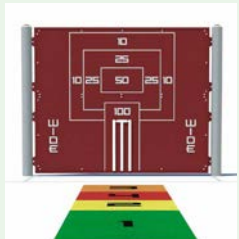

## 2m 5 Panel MultiActive Wall MA-505

Wall Dimensions (m) LxH : 14.3x3.5

This 5 Panel wall unit includes the following wall panels:

BasketBall/FootBall  
MA-105

Colour Wall MA-009

Jump Wall MA-025

Cricket Wall MA-015