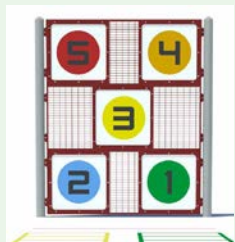

3m 5 Panel MultiActive Wall MA-506

Wall Dimensions (m) LxH : 14.3x3.2

This 5 Panel wall unit includes the following wall panels:

BasketBall/FootBall
MA-105

Skills Wall MA-001

Cricket Wall MA-015

Colour Wall MA-011

Jump Wall MA-017

3m 5 Panel Wall - MA-506

MultiActive

MultiActive - Popular Configurations

MultiActive encourages all children, regardless of ability, to gain confidence with sports, teamwork and mathematical thinking. Regular play supports children's general health and fitness, while building hand-eye and foot-eye coordination.