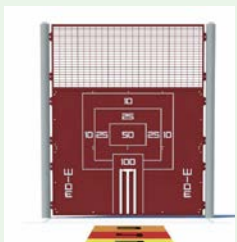

3m 5 Panel MultiActive Wall MA-506

Wall Dimensions (m) LxH : 14.3x3.2

This 5 Panel wall unit includes the following wall panels:

BasketBall/FootBall
MA-105

Skills Wall MA-001

Cricket Wall MA-015

Colour Wall MA-011

Jump Wall MA-017

3m 5 Panel Wall - MA-506

MultiActive

MultiActive - Popular Configurations

MultiActive encourages all children, regardless of ability, to gain confidence with sports, teamwork and mathematical thinking. Regular play supports children's general health and fitness, while building hand-eye and foot-eye coordination.