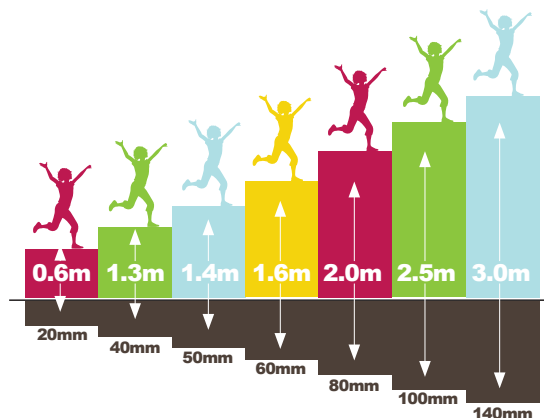

MonsterPlay@Caloo wet-pour is available in over 20 colours, which can be used to define areas, create fun designs and incorporate educational graphics for interactive play.

MonsterPlay@Caloo wet-pour surfacing is formulated from rubber granules and polyurethane binders. The surface consists of two layers: a base layer of coarse black granules made from recycled tyre rubber and a coloured top layer of much finer rubber granules.

Our surfaces can be laid as part of a new construction, usually being laid onto a dynamic crushed stone layer. They can also be laid directly onto existing hard surfaces.

critical fall height

MonsterPlay@Caloo wet-pour surfacing has been fully tested to BS EN 1177:2008. This European standard dictates what depth of impact-absorbing surfacing is required for different heights of play equipment. The Standard's purpose is to reduce the risk of injury to children's heads, legs, arms, shoulders and backs.