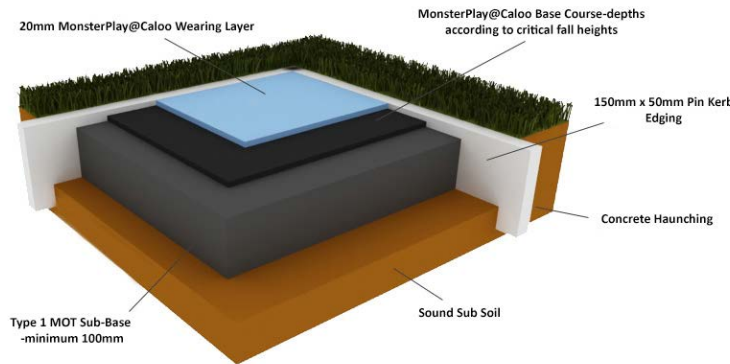

MonsterPlay@Caloo offers safety surfaces to suit your individual requirements. Our wet-pour safety surface is ideal for creating bright, colourful and educational playground designs to stimulate imaginations. Wet-pour is safe in all conditions, reducing the risk of injury from a trip or fall. Our safety surfaces are also wheelchair friendly.

MonsterPlay@Caloo wet-pour is available in over 20 colours, which can be used to define areas, create fun designs and incorporate educational graphics for interactive play.

MonsterPlay@Caloo wet-pour surfacing is formulated from rubber granules and polyurethane binders. The surface consists of two layers: a base layer of coarse black granules made from recycled tyre rubber and a coloured top layer of much finer rubber granules.

Our surfaces can be laid as part of a new construction, usually being laid onto a dynamic crushed stone layer. They can also be laid directly onto existing hard surfaces.

critical fall height

MonsterPlay@Caloo wet-pour surfacing has been fully tested to BS EN 1177:2008. This European standard dictates what depth of impact-absorbing surfacing is required for different heights of play equipment. The Standard's purpose is to reduce the risk of injury to children's heads, legs, arms, shoulders and backs.