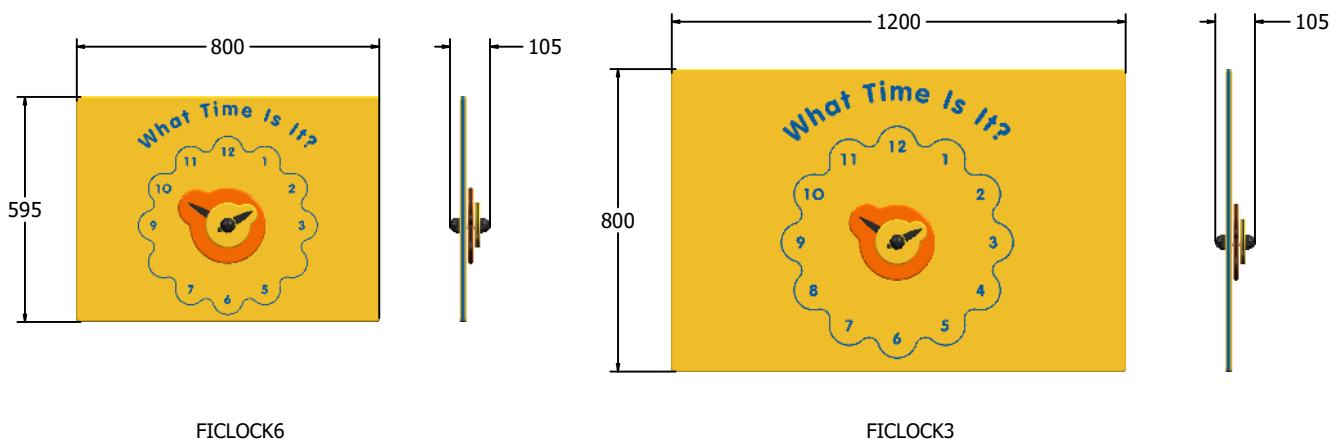

Product Information

FICLOCK - What Time Is It? Play Panel

BS EN 1176 - Designed to British & European Standards

MATERIALS

Panels - Two Colour High Density Polyethylene (HDPE)

SUPPLY METHOD

Panel - Pre-assembled singular panel

DIMENSIONS

TECHNICAL

Age Range: 2+ Years
 Largest Part: FICLOCK6 - 595 x 800 x 105mm
 Total Weight: FICLOCK6 - 9kg
 Surfacing: N/A

Age Range: 2+ Years
 Largest Part: FICLOCK3 - 800 x 1200 x 105mm
 Total Weight: FICLOCK3 - 18kg
 Surfacing: N/A