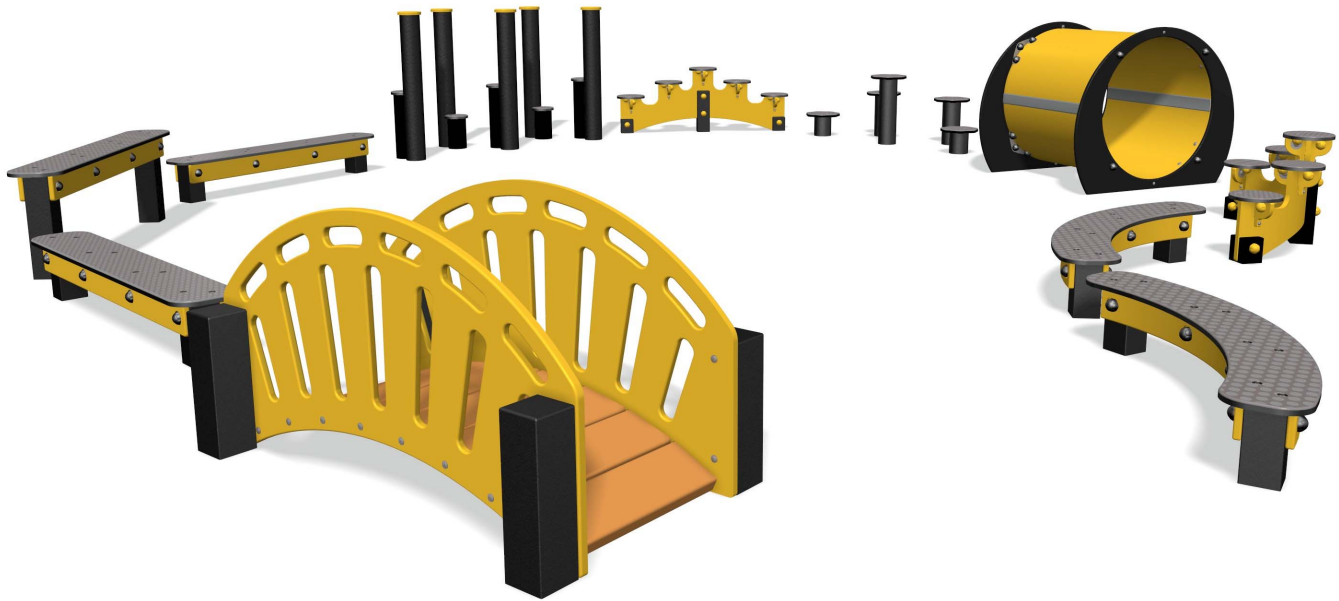

## FIFTSET2 - Fun Trail Set 2

### TECHNICAL

Item	Code	Description	Qty
1	FIFTCURSTEPST	Curved Stepping Stones	1
2	FIFTSTUN	Scramble Tunnel	1
3	FIFTMINHUMPB	Mini Hump Back Bridge	1
4	FIFTSTEPST	Stepping Stones	1
5	FIFTBBEAM200	Balance Beam 200mm	2
6	FIFTBBEAM400	Balance Beam 400mm	1
7	FIFTCUVBEAM200	Curved Balance Beam 200mm	2
8	FIFTSPOST200	Stretch Post 200mm	2
9	FIFTSPOST400	Stretch Post 400mm	3
10	FIFTSTEPF150	Stepping Flower 150mm	2
11	FIFTSTEPF300	Stepping Flower 300mm	2
12	FIFTSTEPF450	Stepping Flower 450mm	1

#### MATERIALS

**Panels** - High Density Polyethylene (HDPE)

**PolyDek** - HDPE with a rubber button grip top surface

**Posts** - Recycled plastic with textured finish

**LumbeRock** - Recycled HDPE milk bottles with a wood grain finish

#### SUPPLY METHOD

Refer to individual product information sheets for details

**Age Range:**

4+ Years

**Largest Part:**

Balance Beams - 1310 x 200 x 118mm

**Heaviest Part:**

FIFTMINHUMPB - 45kg Approx.