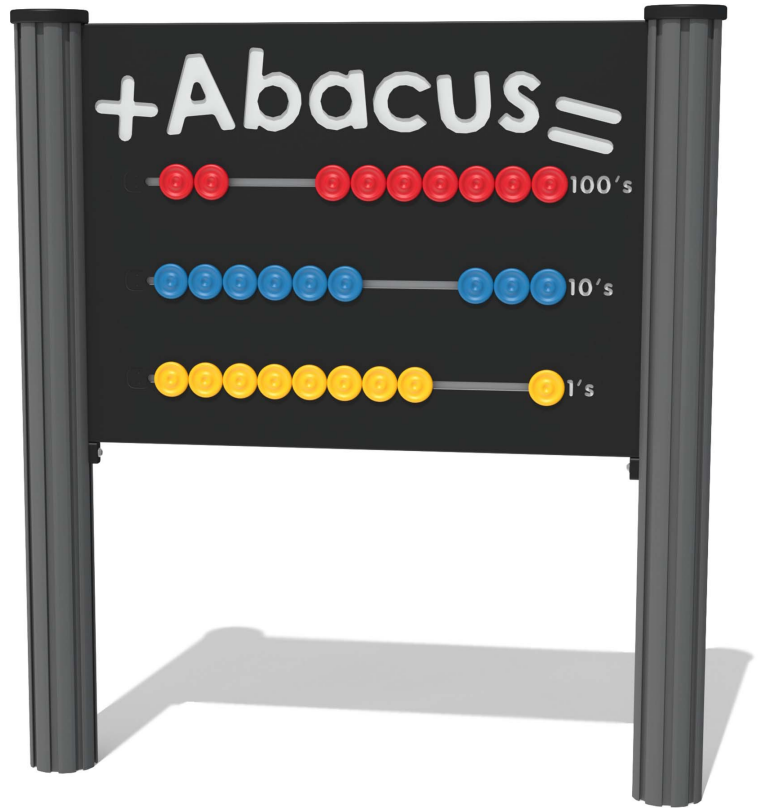

Product Information

FPP-002- Abacus Play Panel

BS EN 1176 - Designed to British & European Standards

MATERIALS

Panel - Two Colour High Density Polyethylene (HDPE)

Counters - Coloured Nylon

SUPPLY METHOD

Panel - Pre-assembled singular panel

FEATURES

INCLUSIVE - Activity positioned at accessible height

SLIDERS - Moving counters

NUMBERS - Develops maths and counting skills

DIMENSIONS

FIABACUS6 Standard Panel
 FIABACUS6 -AL Panel with Edge Slots for Alu Posts
 FIABACUS6 -AL-WP Panel with Alu Posts

FIABACUS3 Standard Panel
 FIABACUS3 -AL Panel with Edge Slots for Alu Posts
 FIABACUS3 -AL-WP Panel with Alu Posts

TECHNICAL

Age Range: 2+ Years
Largest Part: FIABACUS6 - 800 x 595 x 22mm
Total Weight: FIABACUS6 - 6.8kg
Surfacing: N/A

Age Range: 2+ Years
Largest Part: FIABACUS3 - 1200 x 800 x 22mm
Total Weight: FIABACUS3 - 13.3kg
Surfacing: N/A