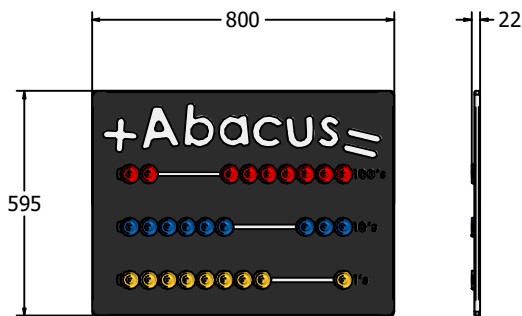

FEATURES

INCLUSIVE - Activity positioned at accessible height

SLIDERS - Moving counters

NUMBERS - Develops maths and counting skills

DIMENSIONS

FIABACUS6 Standard Panel
 FIABACUS6 -AL Panel with Edge Slots for Alu Posts
 FIABACUS6 -AL-WP Panel with Alu Posts

FIABACUS3 Standard Panel
 FIABACUS3 -AL Panel with Edge Slots for Alu Posts
 FIABACUS3 -AL-WP Panel with Alu Posts

TECHNICAL

Age Range: 2+ Years
Largest Part: FIABACUS6 - 800 x 595 x 22mm
Total Weight: FIABACUS6 - 6.8kg
Surfacing: N/A

Age Range: 2+ Years
Largest Part: FIABACUS3 - 1200 x 800 x 22mm
Total Weight: FIABACUS3 - 13.3kg
Surfacing: N/A