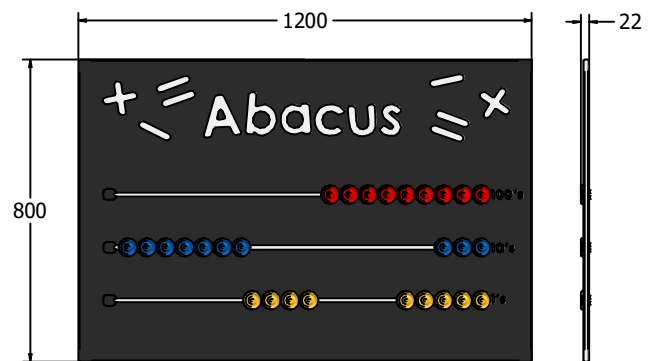

FEATURES

INCLUSIVE - Activity positioned at accessible height

SLIDERS - Moving counters

NUMBERS - Develops maths and counting skills

DIMENSIONS

FIABACUS6 Standard Panel
 FIABACUS6 -AL Panel with Edge Slots for Alu Posts
 FIABACUS6 -AL-WP Panel with Alu Posts

FIABACUS3 Standard Panel
 FIABACUS3 -AL Panel with Edge Slots for Alu Posts
 FIABACUS3 -AL-WP Panel with Alu Posts

TECHNICAL

Age Range: 2+ Years
Largest Part: FIABACUS6 - 800 x 595 x 22mm
Total Weight: FIABACUS6 - 6.8kg
Surfacing: N/A

Age Range: 2+ Years
Largest Part: FIABACUS3 - 1200 x 800 x 22mm
Total Weight: FIABACUS3 - 13.3kg
Surfacing: N/A