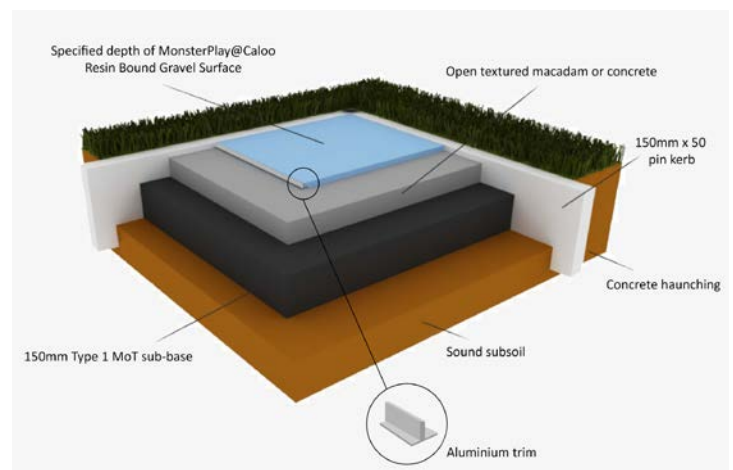

▶ KEY FEATURES

- Porous/fast draining
- Extremely durable
- Excellent resilience to damage and wear
- Very low maintenance
- Can be applied in any shape
- Huge variety of colours
- Weatherproof
- An ideal alternative to tarmac or concrete

▶ COLOURS AVAILABLE

Just a few examples of the types of colours and blends available.

▶ Realistic appearance

MonsterPlay@Caloo Resin Bound surfacing is blended in a huge range of bright, bold colours and more natural finishes including sand, gravel and basalt. We can create a realistic blend of authentic tones that brings out the best in your facility. Ideal for public walkways, playgrounds, parks and much more.

▶ RESIN BOUND GRAVEL BASE SPECIFICATIONS

MonsterPlay@Caloo Resin Bound surfacing consists of two layers: a substrate of open-textured macadam (ideally 50mm deep) and a top layer of the Resin Bound gravel.

The surface should be edged with an aluminium trim and an edging kerb. Where new sub-base preparations are required a minimum depth of 150mm MOT type 1 crushed stone is required.

▶ consistent quality

MonsterPlay@Caloo uses only the best quality materials from a known network of suppliers to ensure consistent colouring, texture and durability.