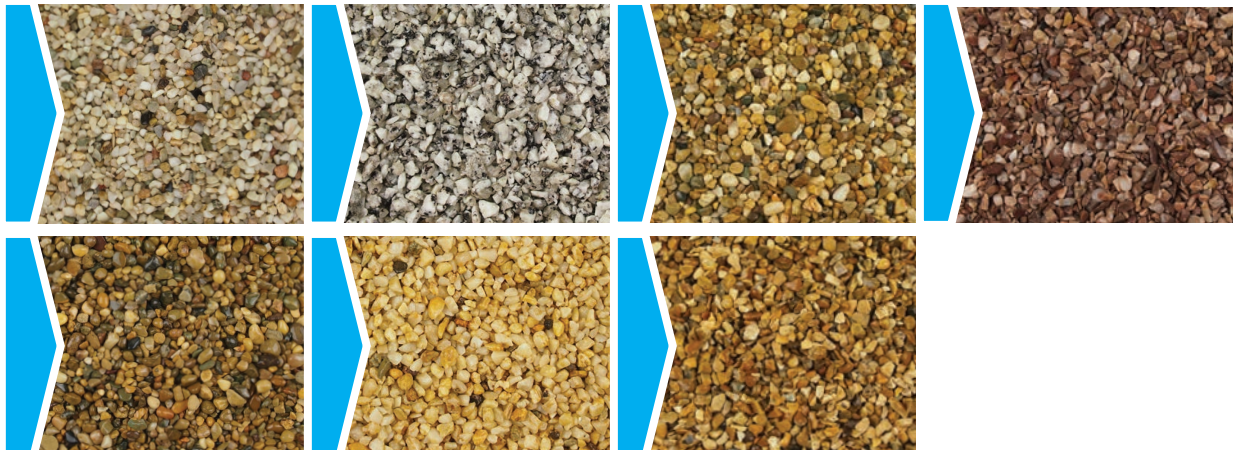

MonsterPlay@Caloo Resin Bound gravel is a beautifully decorative outdoor surface, ideal for virtually any size area or installation due to its incredible durability.

It is porous, supporting fast drainage and minimising injury through surface water, and anti-slip. Its resilience to wear and damage make it an ideal alternative to tarmac or concrete.

▶ KEY FEATURES

- Porous/fast draining
- Extremely durable
- Excellent resilience to damage and wear
- Very low maintenance
- Can be applied in any shape
- Huge variety of colours
- Weatherproof
- An ideal alternative to tarmac or concrete

▶ COLOURS AVAILABLE

Just a few examples of the types of colours and blends available.

▶ Realistic appearance

MonsterPlay@Caloo Resin Bound surfacing is blended in a huge range of bright, bold colours and more natural finishes including sand, gravel and basalt. We can create a realistic blend of authentic tones that brings out the best in your facility. Ideal for public walkways, playgrounds, parks and much more.

▶ RESIN BOUND GRAVEL BASE SPECIFICATIONS

MonsterPlay@Caloo Resin Bound surfacing consists of two layers: a substrate of open-textured macadam (ideally 50mm deep) and a top layer of the Resin Bound gravel.