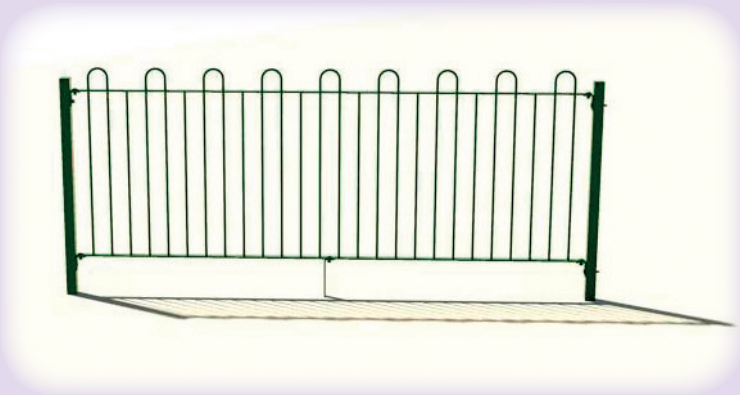

Bow Top Galvanised Finish

- PF-001- (H)1m
- PF-0012- (H)1.2m

For powder coating -FPC-001(either height)

F/PF-001/12

Bow Top

Furniture - Play Fencing/Play Gates

If you are looking to provide a safe secure and fun play environment then look no further than our wide range of fencing.

We offer a variety of solutions in sustainable sourced timber and high recycled content steel, for school playground and public play area applications where security, safety, durability and sustainability are key.

All our playground fencing and playground gates are RoSPA approved with no finger traps or sharp edges.

MonsterPlay@Caloo have considerable experience and have installed fencing at some very challenging sites across the UK.