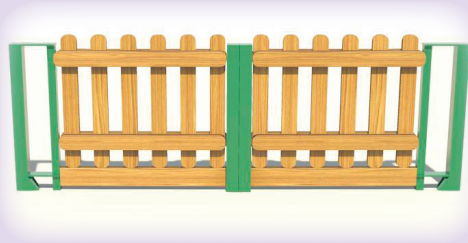

## Natural Play

PF-003

(H)1.1m

Natural Play Single Gate  
PG-003S

(W)1.2m x (H)1.1m

Natural Play Double Gate  
PG-003D

(W)3.1m x (H)1.1m

## Furniture - Play Fencing/Play Gates

If you are looking to provide a safe secure and fun play environment then look no further than our wide range of fencing.

We offer a variety of solutions in sustainable sourced timber and high recycled content steel, for school playground and public play area applications where security, safety, durability and sustainability are key.

All our playground fencing and playground gates are RoSPA approved with no finger traps or sharp edges.

MonsterPlay@Caloo have considerable experience and have installed fencing at some very challenging sites across the UK.