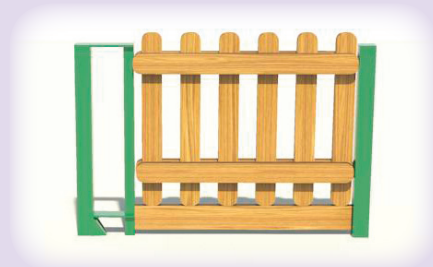

## Natural Play

PF-003

(H)1.1m

Natural Play Single Gate  
PG-003S

(W)1.2m x (H)1.1m

Natural Play Double Gate  
PG-003D

(W)3.1m x (H)1.1m

## Furniture - Play Fencing/Play Gates

If you are looking to provide a safe secure and fun play environment then look no further than our wide range of fencing.

We offer a variety of solutions in sustainable sourced timber and high recycled content steel, for school playground and public play area applications where security, safety, durability and sustainability are key.

All our playground fencing and playground gates are RoSPA approved with no finger traps or sharp edges.

MonsterPlay@Caloo have considerable experience and have installed fencing at some very challenging sites across the UK.