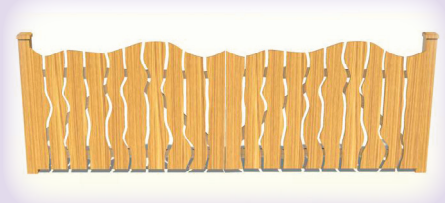

Funky Double Gate PG-007D (1 side)

(W)2.4m x (H)0.9m

Furniture - Play Fencing/Play Gates

If you are looking to provide a safe secure and fun play environment then look no further than our wide range of fencing.

We offer a variety of solutions in sustainable sourced timber and high recycled content steel, for school playground and public play area applications where security, safety, durability and sustainability are key.

All our playground fencing and playground gates are RoSPA approved with no finger traps or sharp edges.

MonsterPlay@Caloo have considerable experience and have installed fencing at some very challenging sites across the UK.

Furniture