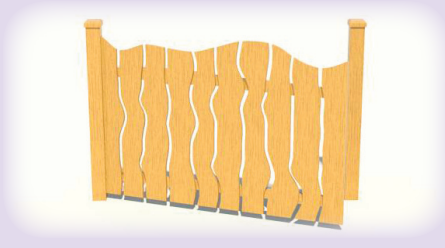

PF-007/S/D

One Sided Funky

### One Sided Funky Fence

PF-007

(H)0.9m

All our playground fencing and playground gates are RoSPA approved with no finger traps or sharp edges.

MonsterPlay@Caloo have considerable experience and have installed fencing at some very challenging sites across the UK.