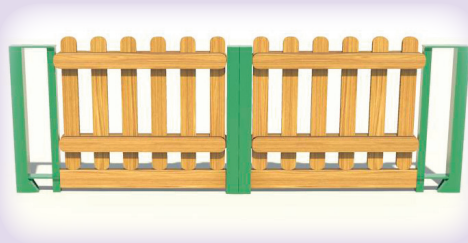

Natural Play

PF-003

(H)1.1m

Natural Play Single Gate
PG-003S

(W)1.2m x (H)1.1m

Natural Play Double Gate
PG-003D

(W)3.1m x (H)1.1m

Furniture - Play Fencing/Play Gates

If you are looking to provide a safe secure and fun play environment then look no further than our wide range of fencing.

We offer a variety of solutions in sustainable sourced timber and high recycled content steel, for school playground and public play area applications where security, safety, durability and sustainability are key.

All our playground fencing and playground gates are RoSPA approved with no finger traps or sharp edges.

MonsterPlay@Caloo have considerable experience and have installed fencing at some very challenging sites across the UK.