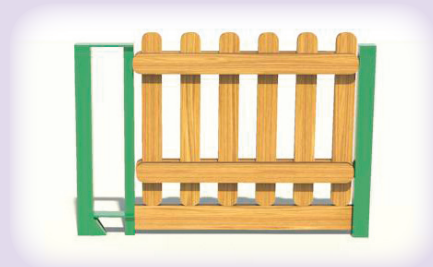

Natural Play

PF-003

(H)1.1m

Natural Play Single Gate
PG-003S

(W)1.2m x (H)1.1m

Natural Play Double Gate
PG-003D

(W)3.1m x (H)1.1m

Furniture - Play Fencing/Play Gates

If you are looking to provide a safe secure and fun play environment then look no further than our wide range of fencing.

We offer a variety of solutions in sustainable sourced timber and high recycled content steel, for school playground and public play area applications where security, safety, durability and sustainability are key.

All our playground fencing and playground gates are RoSPA approved with no finger traps or sharp edges.

MonsterPlay@Caloo have considerable experience and have installed fencing at some very challenging sites across the UK.