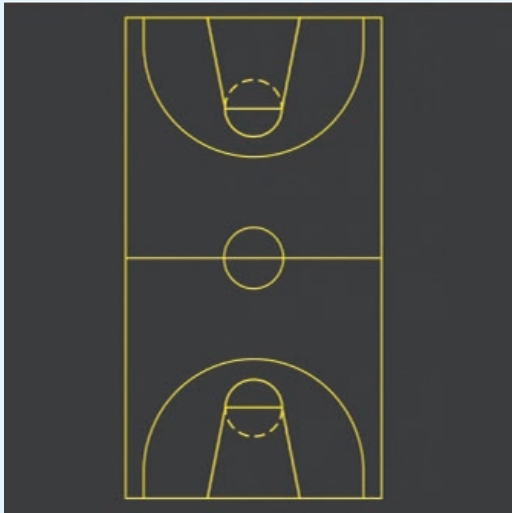

## Basket-ball Court

MKG-001

30x15m

MKG-003 - Single Basketball shooting keys.  
(for both ends, 2 x MKG-003 is required)