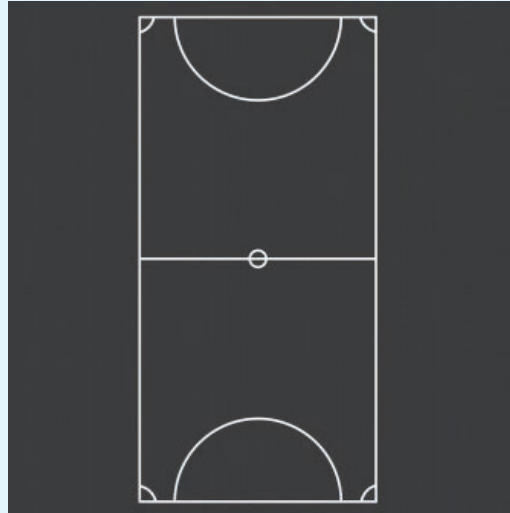

## Basket-ball Court

MKG-001

30x15m

MKG-003 - Single Basketball shooting keys.  
(for both ends, 2 x MKG-003 is required)

## 5-a-side pitch

MKG-005

30x15m

MKG-004 - Basketball and 5-a-side pitch markings.

## Tennis Court

MKG-006

24x11m