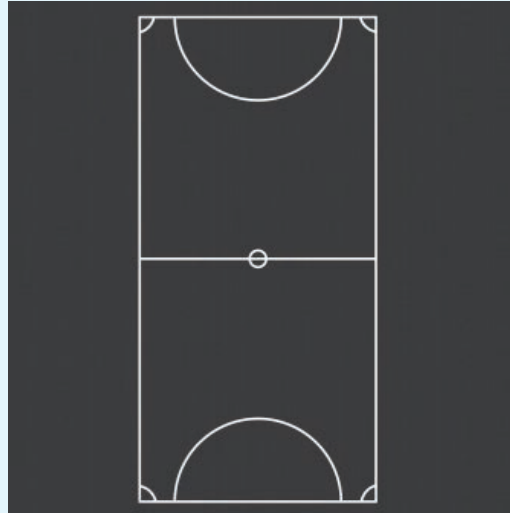

## Basket-ball Court

MKG-001

30x15m

MKG-003 - Single Basketball shooting keys.  
(for both ends, 2 x MKG-003 is required)

## 5-a-side pitch

MKG-005

30x15m

MKG-004 - Basketball and 5-a-side pitch markings.